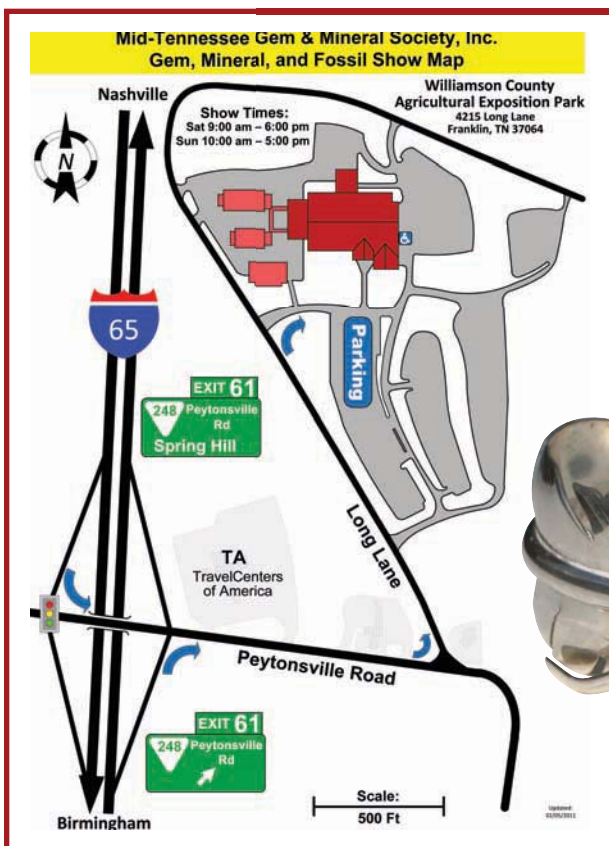

MTGMS is a not-for-profit corporation under IRS 501 (c) (3) guidelines and proceeds go for scholarships, local schools at Donelson & Tullahoma, TN and other educational projects.

Visit www.MTGMS.org for more information