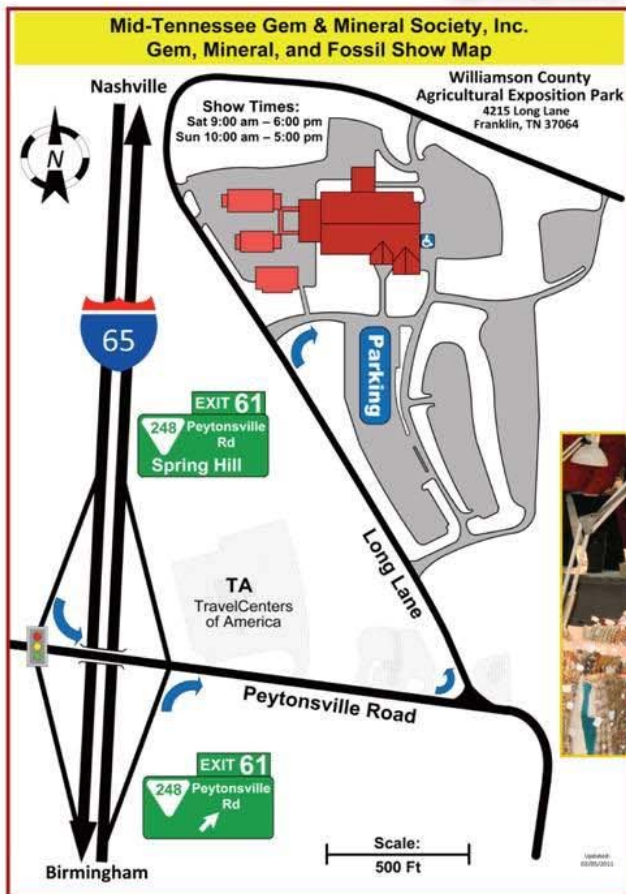

Free Parking!