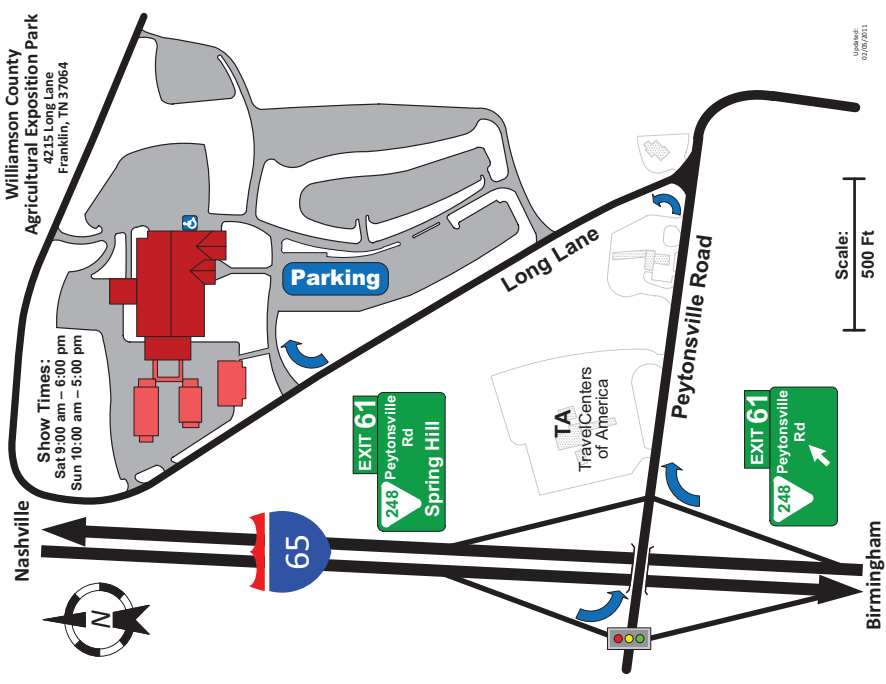

**Mid-Tennessee Gem & Mineral Society, Inc.
Gem, Mineral, and Fossil Show Map**