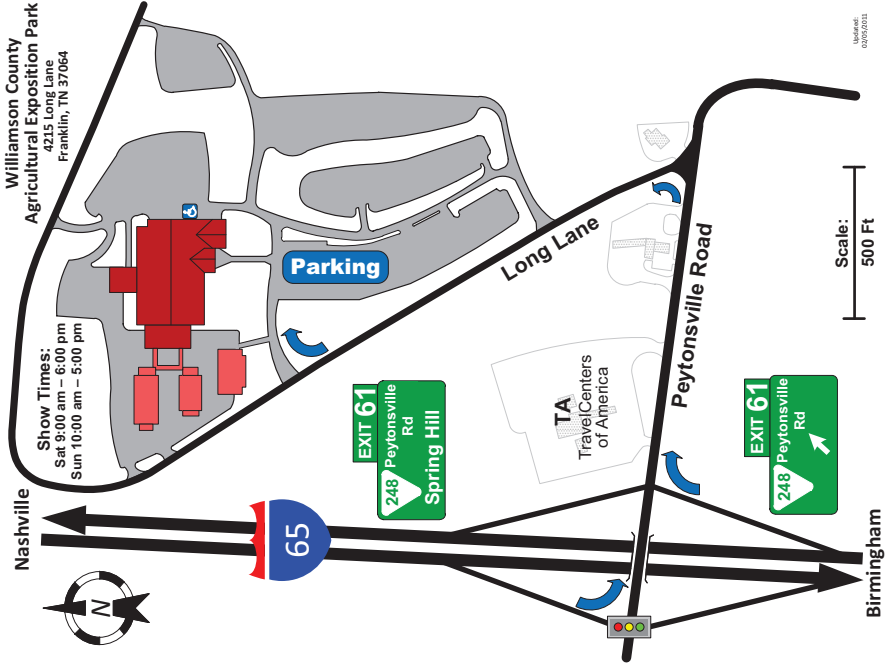

**Mid-Tennessee Gem & Mineral Society, Inc.
Gem, Mineral, and Fossil Show Map**